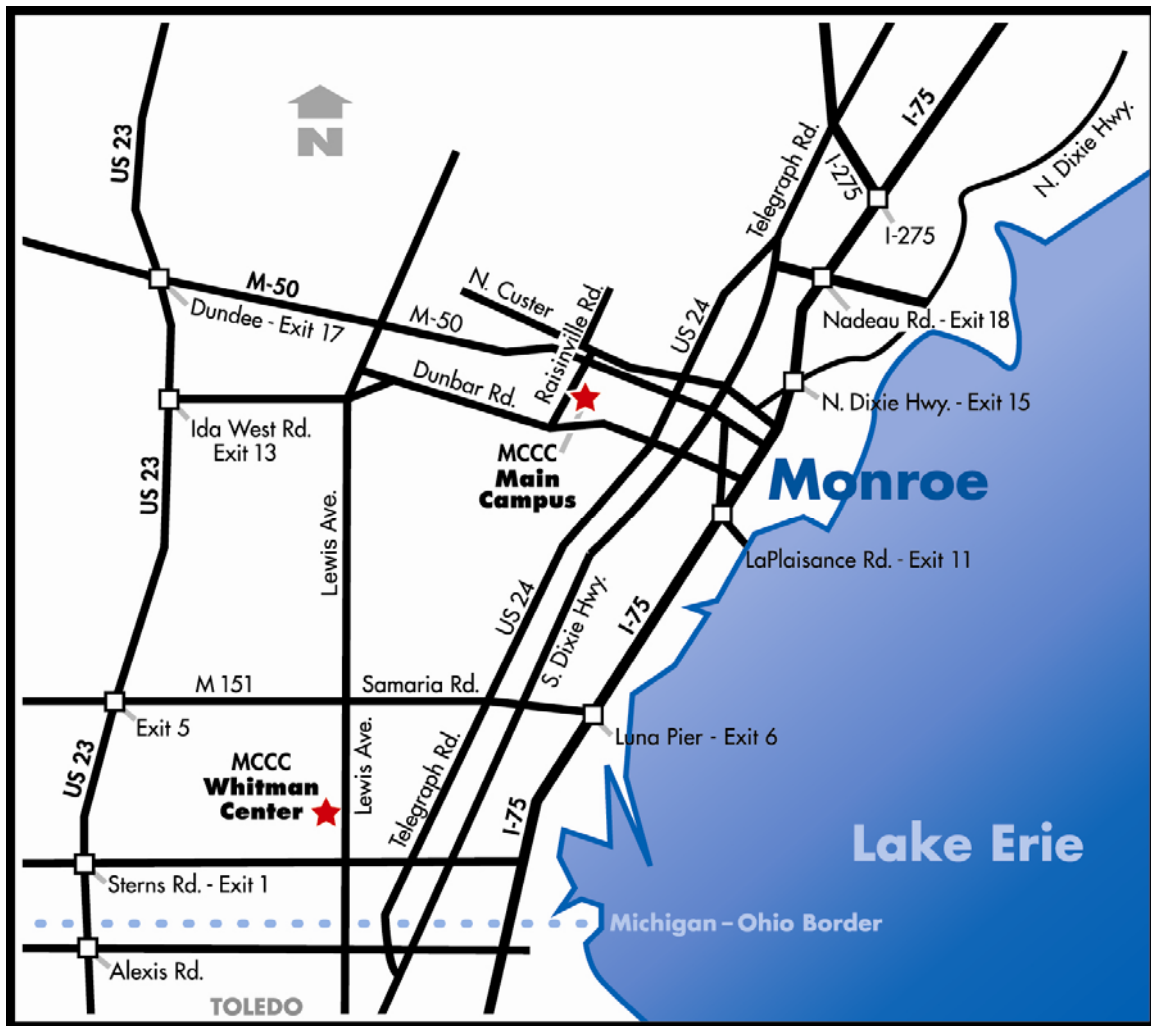

Monroe County Community College - Maps

From the North: Take I-75 South to Exit 15 (North Dixie Hwy). Turn right onto North Dixie Hwy. Turn right onto E. Elm Avenue. This becomes N. Custer. Follow this for approximately 6 miles. Turn left onto S. Raisinville Rd. MCCC will be on your left at 1555 S. Raisinville Rd.

Or take US-23 South to Exit 17 Dundee (M-50) turn East (left) on M-50 to S. Raisinville Rd. Turn right. MCCC will be on your left at 1555 S. Raisinville Rd.

From the South: Take I-75 North to Exit 15 (North Dixie Hwy). Turn left onto North Dixie Hwy. Turn right onto E. Elm Avenue. This becomes N. Custer. Follow this for approximately 6 miles. Turn left onto S. Raisinville Rd. MCCC will be on your left at 1555 S. Raisinville Rd.

Or take US-23 North to Exit 17 Dundee (M-50) turn East (right) on M-50 to S. Raisinville Rd. Turn right. MCCC will be on your left at 1555 S. Raisinville Rd.

From the West: Take M-50 East to S. Raisinville Rd. Turn right. MCCC will be on your left at 1555 S. Raisinville Rd.

 Emergency Call Stations

- C: Campbell Academic Center
- F: Founders Hall
- H: Gerald Welch Health Education Building
- L: Life Science Building
- T: Career Technology Center
- S: Warrick Student Center
- Z: La-Z-Boy Center