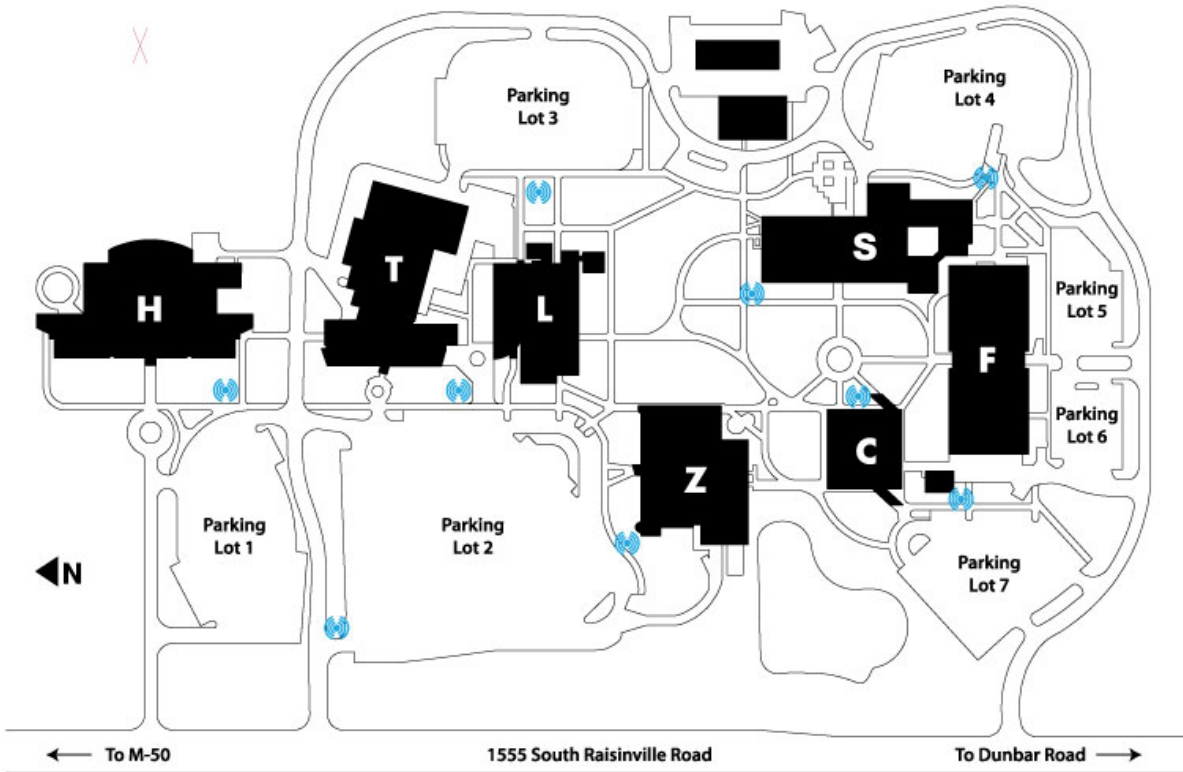

Monroe County Community College - Maps

From the North: Take I-75 South to Exit 15 (North Dixie Hwy). Turn right onto North Dixie Hwy. Turn right onto E. Elm Avenue. This becomes N. Custer. Follow this for approximately 6 miles. Turn left onto S. Raisinville Rd. MCCC will be on your left at 1555 S. Raisinville Rd.

Or take US-23 South to Exit 17 Dundee (M-50) turn East (left) on M-50 to S. Raisinville Rd. Turn right. MCCC will be on your left at 1555 S. Raisinville Rd.

From the South: Take I-75 North to Exit 15 (North Dixie Hwy). Turn left onto North Dixie Hwy. Turn right onto E. Elm Avenue. This becomes N. Custer. Follow this for approximately 6 miles. Turn left onto S. Raisinville Rd. MCCC will be on your left at 1555 S. Raisinville Rd.

Or take US-23 North to Exit 17 Dundee (M-50) turn East (right) on M-50 to S. Raisinville Rd. Turn right. MCCC will be on your left at 1555 S. Raisinville Rd.

From the West: Take M-50 East to S. Raisinville Rd. Turn right. MCCC will be on your left at 1555 S. Raisinville Rd.

 Emergency Call Stations

- C: Campbell Academic Center
- F: Founders Hall
- H: Gerald Welch Health Education Building
- L: Life Science Building
- T: Career Technology Center
- S: Warrick Student Center
- Z: La-Z-Boy Center